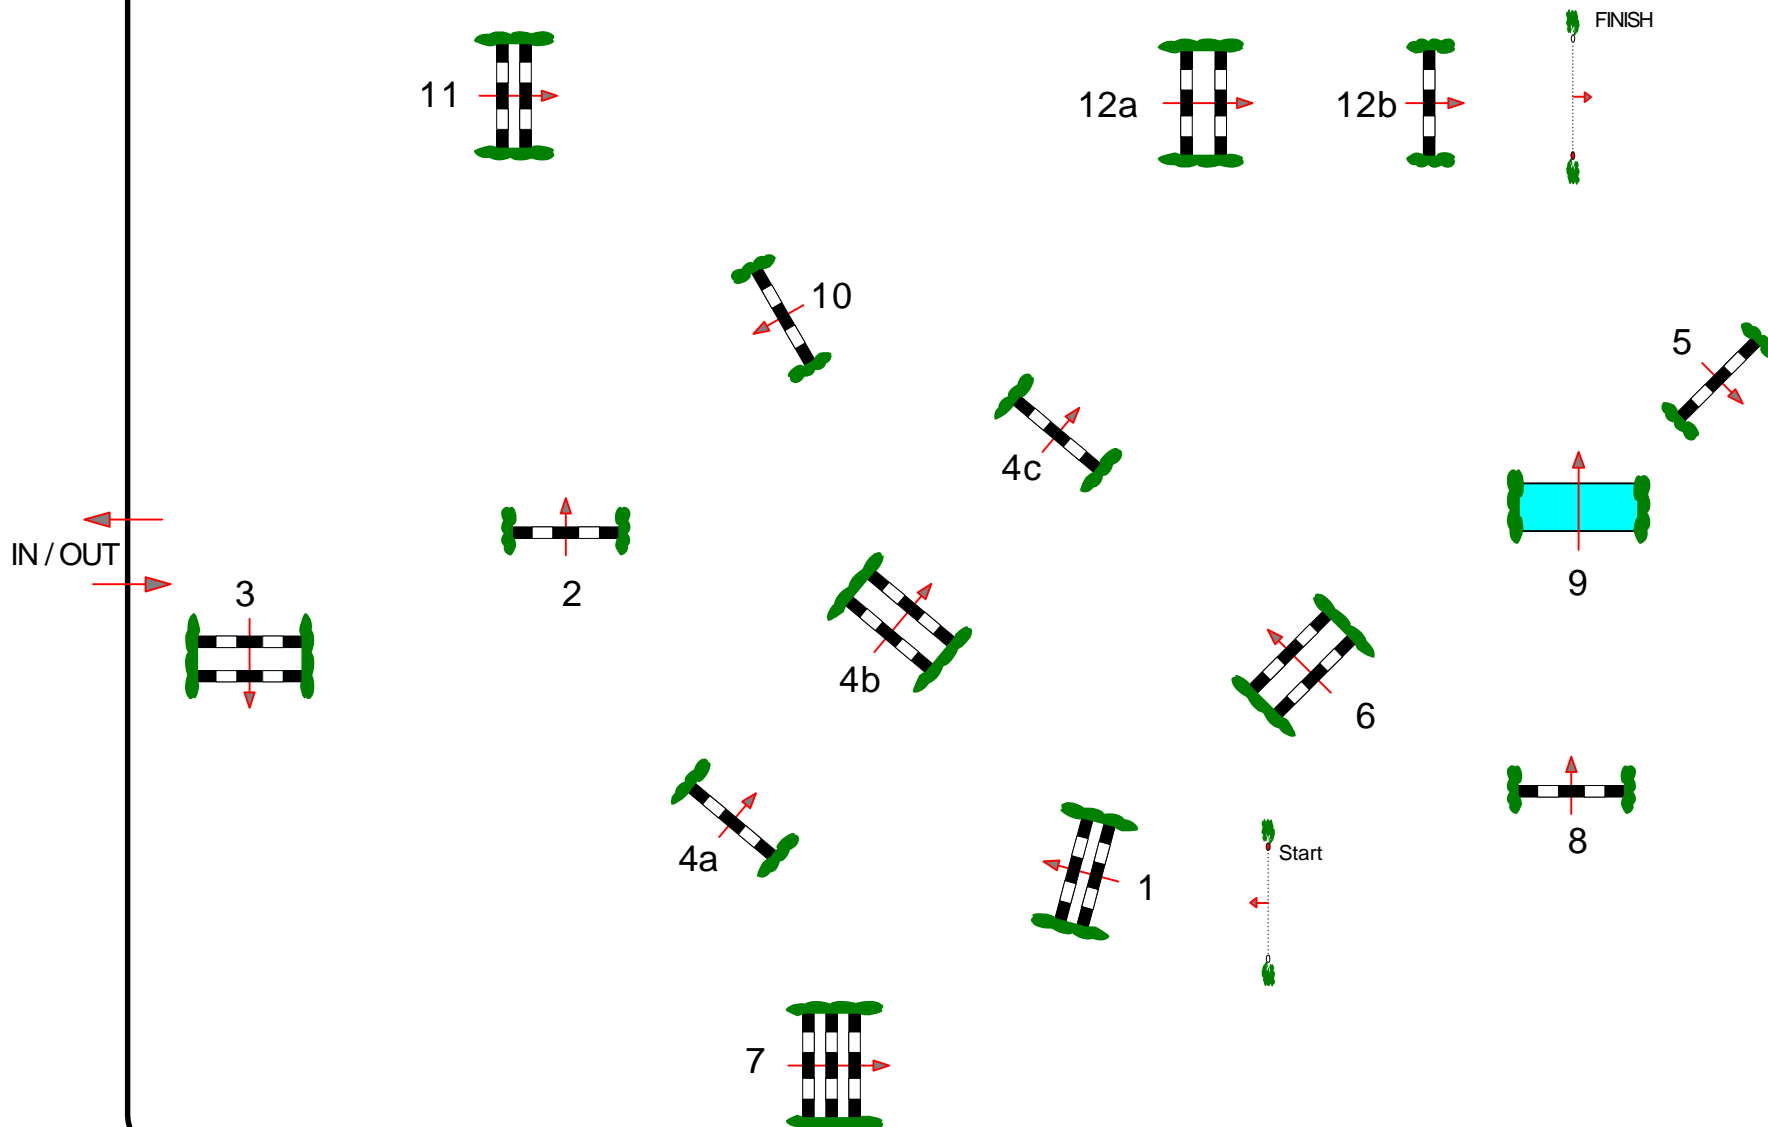

CSI* Hradec Králové

GRAND PRIX

12

FEI RG / Art. 273.3.3,4.3

1 ROUND

Table: A
Height: 140 cm
Speed: 375m/min

Length: 620 m
Time Allowed: 100 sec.
Time Limit: 200 sec.
Obstacles: 12
Efforts: 15

Length: 0 m
Time Allowed: 0sec.
Time Limit: 0sec.