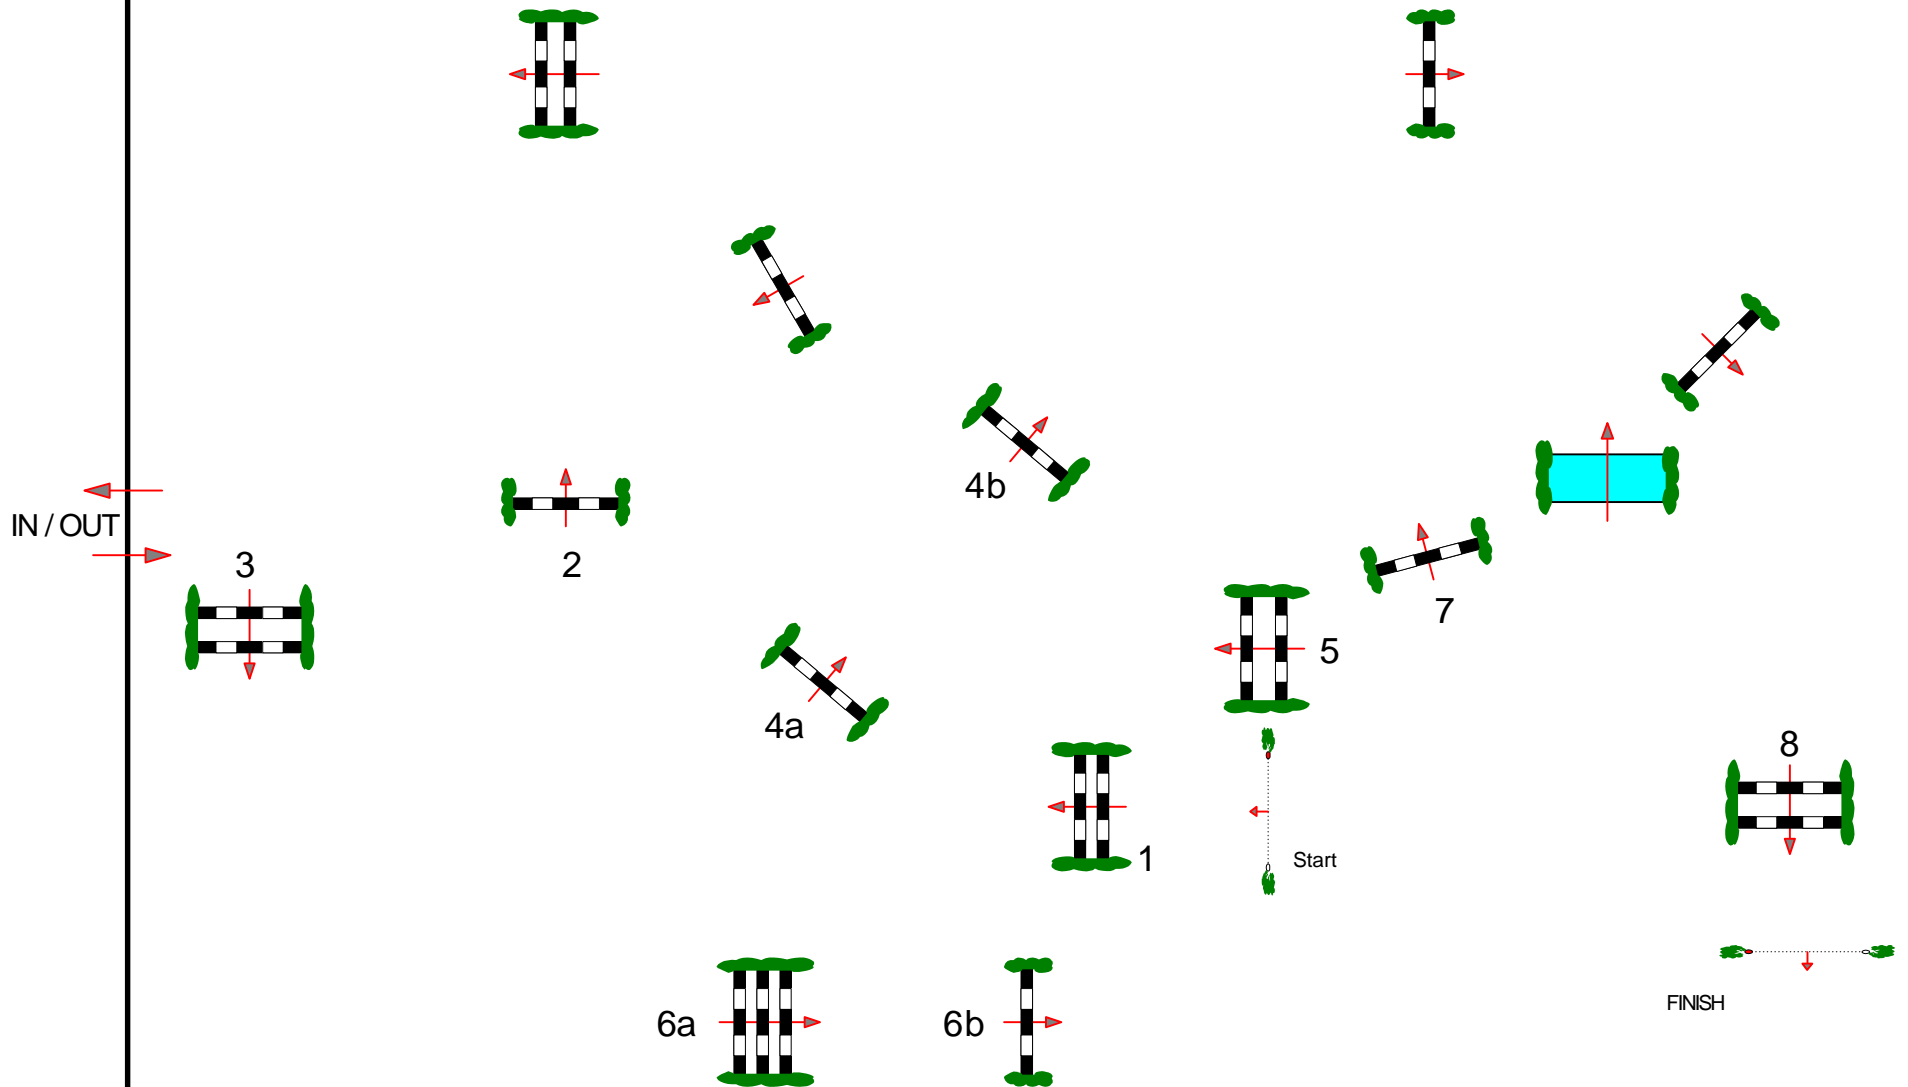

CSI* Hradec Králové

GRAND PRIX

12

FEI RG / Art. 273.3.3,4.3

2 ROUND

Table: A
Height: 150 cm
Speed: 375m/min

Length: 460 m
Time Allowed: 74 sec.
Time Limit: 148 sec.
Obstacles: 8
Efforts: 10

Length: 0 m
Time Allowed: 0sec.
Time Limit: 0sec.